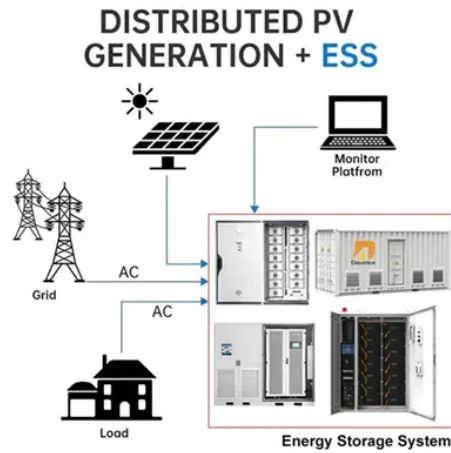

Solar panel image size

Overview

As you can imagine, you can get almost any size solar panel you desire, from single tiles to ones that cover the entire roof. There are even companies that will craft custom and bespoke solar panels for your roof. However, if you have a particularly small roof there's no need to be too worried as you can still install solar. The majority of solar panels for sale in the UK average around 350 watts (W) in power for residential units. However, it's quite easy to get your hands on more powerful solar panels, often up to 500 W if you have an extra large. Below we have detailed some of the most common solar panel installations in the UK for domestic properties. Please note that both the costs and final. If you have a small home or want to power mobile vehicles like caravans and campervans, the good news is that there are many smaller-sized systems available. This includes small solar.